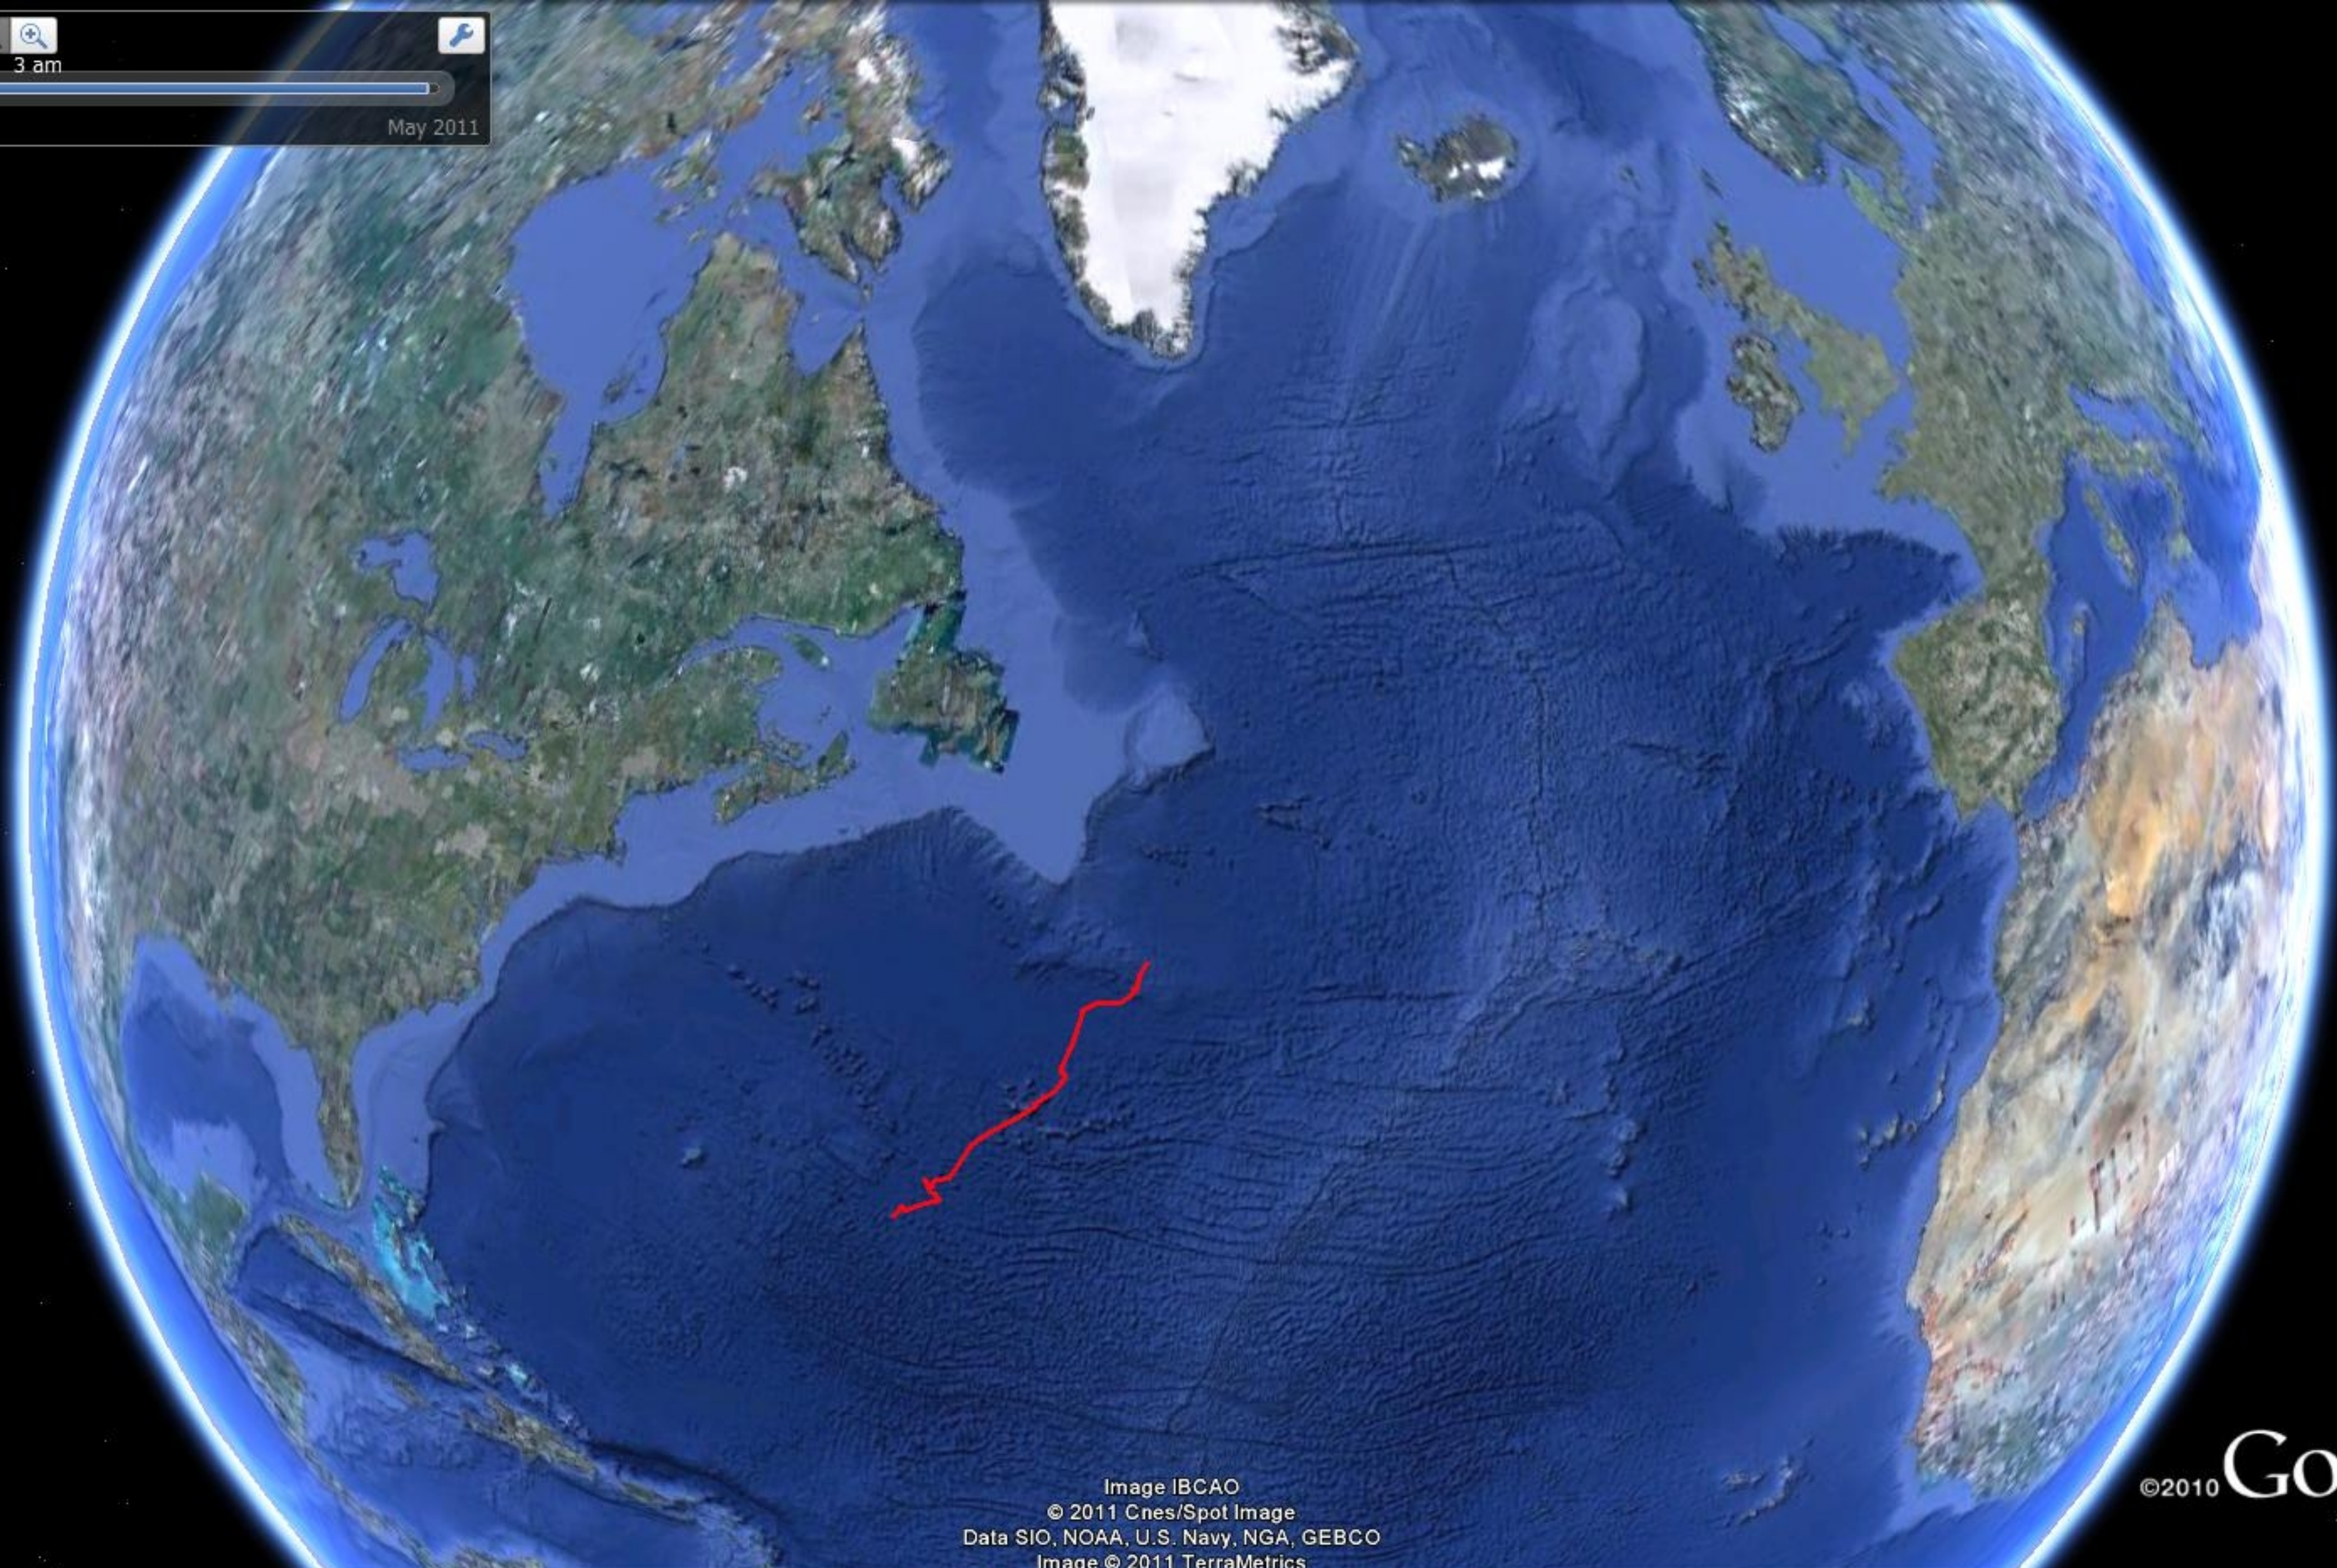

Oct 15, 2010 3 am  
Oct 2010 May 2011

Navigation controls including a compass, a hand icon for panning, and a vertical zoom slider.

Image IBCAO  
© 2011 Cnes/Spot Image  
Data SIO, NOAA, U.S. Navy, NGA, GEBCO  
Image © 2011 TerraMetrics  
45°22'37.44" N 45°08'42.52" W elev -3922 m

©2010 Google

Eye alt 8341.43 km